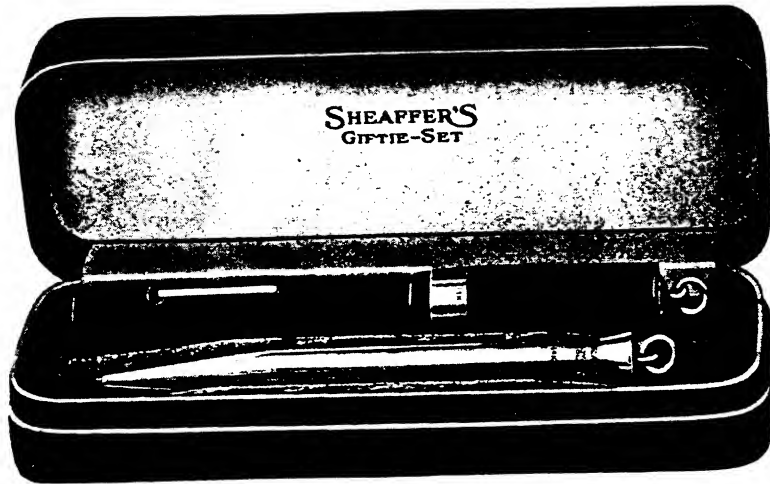

Sheaffer's Giftie Sets

Regular length—pen five inches, pencil five inches

Set No.	Pcl. No.	Pcl. Price	Pen No.	Pen Price	Set Price
EA—DA	Solid Green Gold	\$18.00	29C—Ebony Solid Green Gold	\$ 8.00	\$26.00